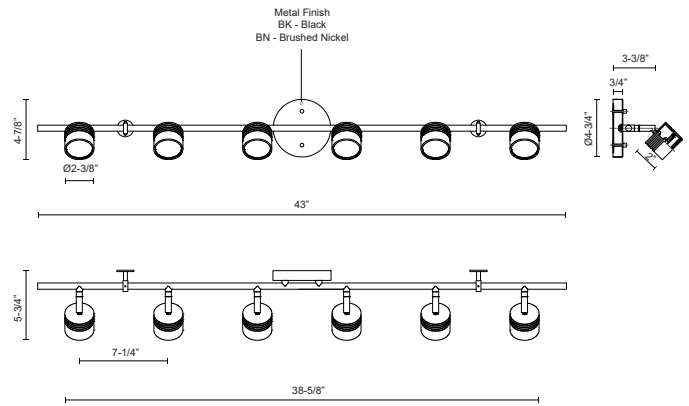

TR10044-BN
Brushed Nickel

TR10044-BK
Black

SPECIFICATION DETAILS

Fixture Dimensions	L43" x W4-7/8" x H5-3/4"
Light Source	AC LED Module
Wattage	33W
Total Lumens	2400lm
Delivered Lumens	BN-1800lm; BZ-1520lm;
Voltage	120V
Color Temperature	3000K
CRI (Ra)	90CRI
Optional Color Temps	2700K - 5000K Available, Minimum Order Quantities Apply
LED Rated Life	50,000 hours
Dimming	100% - 10%, ELV Dimmer (Not Included)
Glass Details	Diffusive Glass Lens
Location	Dry
Mounting Style	All Orientation; Ceiling and Wall;
CEC Title 24 JA8	Yes, JA8-2022
Canopy Dimensions	D4-3/4" x H3/4"
Paint Finish	BK01; BN01;

* For custom options, consult factory for details.

* For warranty information, please visit www.kuzcolighting.com/warranty

DESCRIPTION

Modern LED fixed track fixture with six die cast aluminum heads and diffusive glass lens. Each head rotates horizontally 360 degrees and pivots vertically 90 degrees allowing the lights to be directed to any desired angle. Metal finishes available in fine brushed nickel or black and is equipped with our powerful 120V AC LED technology. Available in single, three and four head fixtures see series for full details.